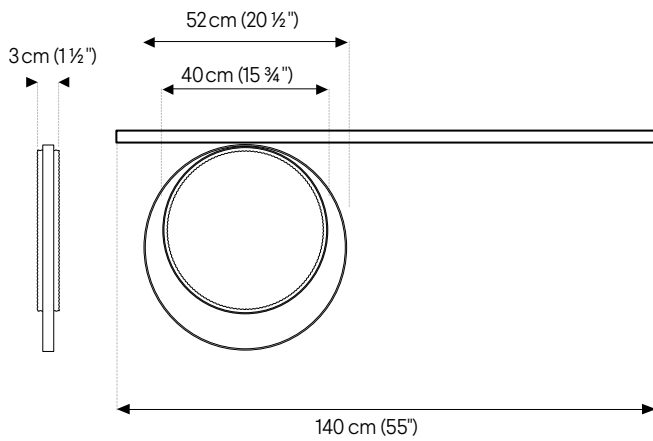

Greenmood

PRODUCT SPECIFICATION SHEET

TAILS

- 1. MODEL
 - 2. FRAME FINISHES
 - 3. FILLINGS
-

1. MODEL

Tail (Acoustic suspension – 1 size only)

 **Weight** — Gross weight (±15%): 6 kg (13 lbs)

 **Materials** — Aluminium 3 mm (1/8") thick