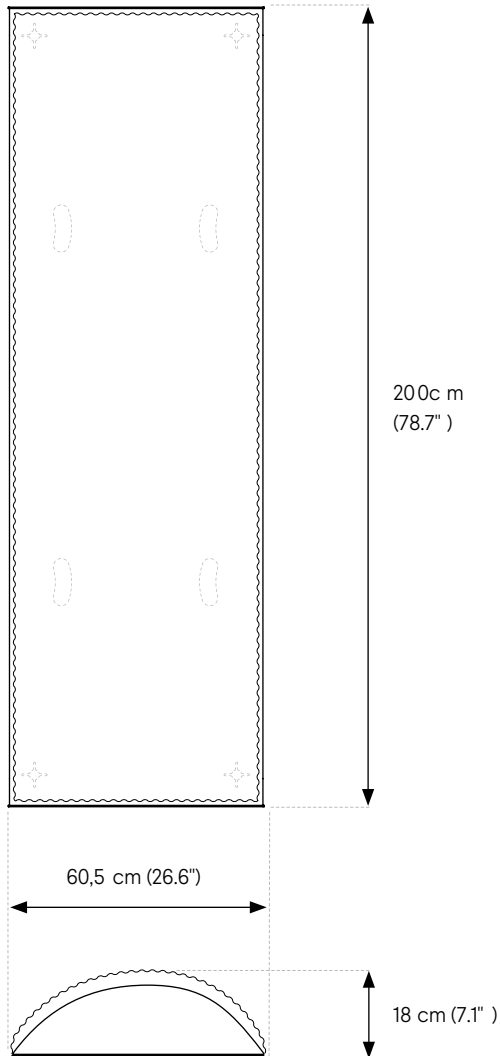

Greenmood

PRODUCT SPECIFICATION SHEET

PILLAR

- 1. SPECIFICATIONS
 - 2. FRAME FINISHES
 - 3. FILLINGS
-

1. SPECIFICATIONS

ANGLED PILLAR (Acoustic wall fixture – One size)

Weight — Gross weight ($\pm 10\%$): 16 kg (35 lbs)