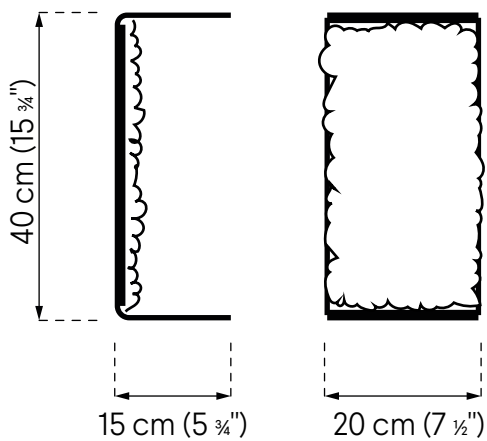

## 1. SPECIFICATIONS

### ORIGAMI

**Weight** — Gross weight: 0,5 kg (1,10 lbs)

**Materials** — Aluminium sheet 2 mm (5/64")

**Finishes** — Powder coatings: Matte Black — RAL 9005

**Fillings** — Reindeer Moss (Lichen)

**Weight** — Gross weight (±15%): 1 kg (2 lbs)