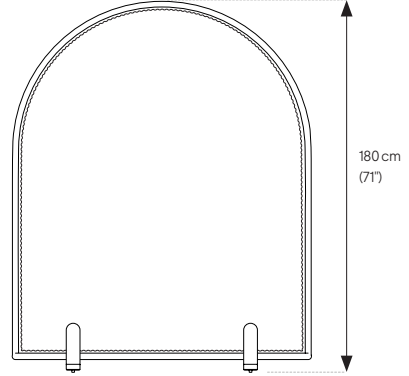


PRODUCT SPECIFICATION SHEET

MODULOR CORK

1. MODELS
 2. FRAME FINISHES
 3. FILLINGS
-

1. MODELS (Free standing acoustic room dividers on wheels — Double Sided — 3 shapes, 2 sizes per shape)

STRAIGHT TALL

HALF-ARCH TALL

ARCH TALL

STRAIGHT SHORT

HALF-ARCH SHORT

ARCH SHORT

BASE (Straight & Half-Arch)

BASE (Arch)

 **Weight** — Gross weight: Short ~ 65 kg (120 lbs)
Tall ~ 75 kg (150 lbs)

 **Finishes** — Powder coatings: Matte White Matte Grey
Matte Black Matte Blue
Corten Sparkling Green
Gold Sparkling Burgundy
Sparkling Red

 **Materials** — Steel tubes Ø 30 mm (1.18")

 **Fillings** — Cork

2. FRAME FINISHES (1/2)

MATTE WHITE Powder coating

 **Texture** – Fine texture

 **Gloss Level** – 20±5

 **RAL Color** – 9010

MATTE BLACK Powder coating