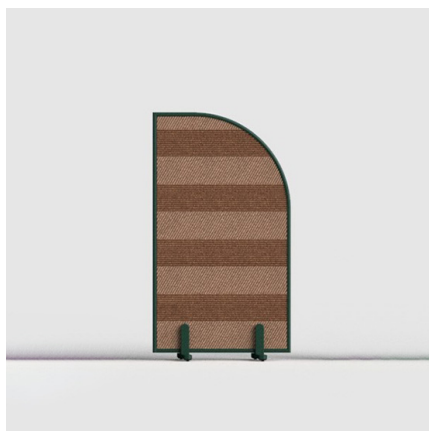


PRODUCT SPECIFICATION SHEET

MODULOR CORK

1. MODELS
 2. FRAME FINISHES
 3. FILLINGS
-

1. MODELS (Free standing acoustic room dividers on wheels — Double Sided — 3 shapes, 2 sizes per shape)

STRAIGHT TALL

HALF-ARCH TALL

ARCH TALL

STRAIGHT SHORT

HALF-ARCH SHORT

ARCH SHORT

BASE (Straight & Half-Arch)

BASE (Arch)

 **Weight** — Gross weight: Short ~ 65 kg (120 lbs)
Tall ~ 75 kg (150 lbs)

 **Finishes** — Powder coatings: Matte White Matte Grey
Matte Black Matte Blue
Corten Sparkling Green
Gold Sparkling Burgundy
Sparkling Red

4. FILLINGS (3/3)

CORK PATTERNS

PAT.01

PAT.04

PAT.07

PAT.02

PAT.05

PAT.03