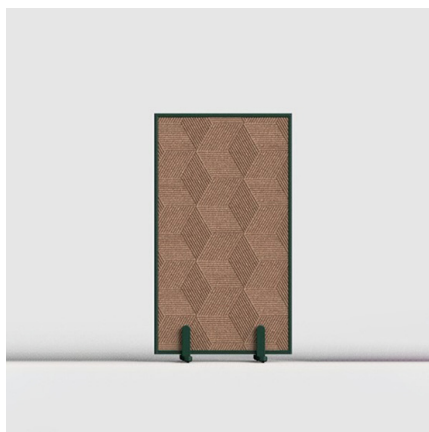


PRODUCT SPECIFICATION SHEET

MODULOR CORK

1. MODELS
 2. FRAME FINISHES
 3. FILLINGS
-

1. MODELS (Free standing acoustic room dividers on wheels — Double Sided — 3 shapes, 2 sizes per shape)

STRAIGHT TALL

HALF-ARCH TALL

Canyon

Coastline

Valley

Glade

3. FILLINGS (2/3)

CORK

Cork Colors for patterns from PAT.01 to PAT.06

Olive

4. FILLINGS (3/3)

CORK PATTERNS

PAT.01

PAT.04

PAT.07

PAT.02

PAT.05

PAT.03