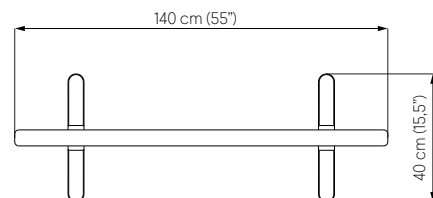

ARCH TALL

STRAIGHT SHORT

HALF-ARCH SHORT

ARCH SHORT

BASE (Straight & Half-Arch)

BASE (Arch)

 **Weight** — Gross weight: Short ~ 65 kg (120 lbs)
Tall ~ 75 kg (150 lbs)

 **Finishes** — Powder coatings: Matte White Matte Grey
Matte Black Matte Blue
Corten Sparkling Green
Gold Sparkling Burgundy
Sparkling Red

 **Materials** — Steel tubes Ø 30 mm (1.18")

 **Fillings** — Cork

2. FRAME FINISHES (1/2)

MATTE WHITE Powder coating

 **Texture** – Fine texture

 **Gloss Level** – 20±5

 **RAL Color** – 9010

MATTE BLACK Powder coating