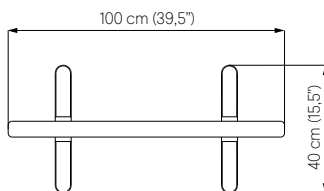

ARCH TALL

STRAIGHT SHORT

HALF-ARCH SHORT

ARCH SHORT

BASE (Straight & Half-Arch)

BASE (Arch)

 **Weight** — Gross weight: Short ~ 65 kg (120 lbs)
Tall ~ 75 kg (150 lbs)

 **Finishes** — Powder coatings: Matte White Matte Grey
Matte Black Matte Blue
Corten Sparkling Green
Gold Sparkling Burgundy
Sparkling Red

 **Materials** — Steel tubes Ø 30 mm (1.18")

 **Fillings** — Cork

2. FRAME FINISHES (1/2)

MATTE WHITE Powder coating

 **Texture** – Fine texture

 **Gloss Level** – 20±5

 **RAL Color** – 9010

MATTE BLACK Powder coating