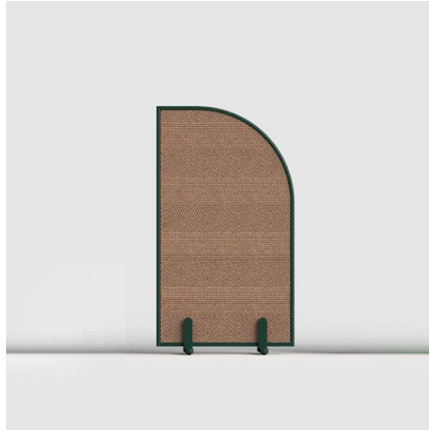

4. FILLINGS (3/3)

CORK PATTERNS

PAT.04