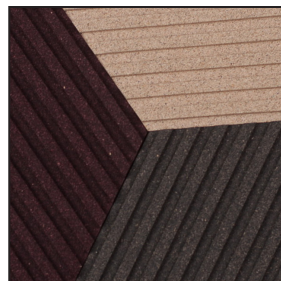

3. FILLINGS (1/3)

CORK

 **Origin** – Europe

 **Durability** – 100% Maintenance free

 **Health** – Non-toxic
Non-allergen

 **Colors** – Available in various colors and patterns

Cork Colors for PAT.07

Desert

Canyon

Coastline

Valley

Glade

3. FILLINGS (2/3)

CORK

Cork Colors for patterns from PAT.01 to PAT.06

Olive