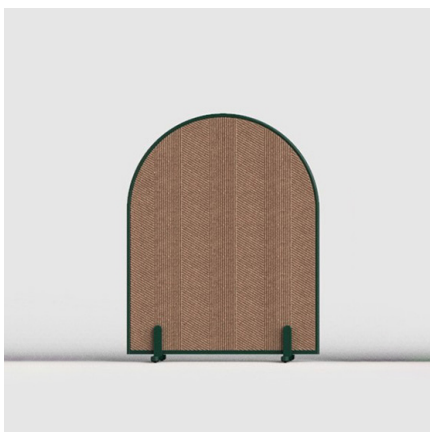

ARCH TALL

STRAIGHT SHORT

HALF-ARCH SHORT

ARCH SHORT

BASE (Straight & Half-Arch)

BASE (Arch)

 **Weight** — Gross weight: Short ~ 65 kg (120 lbs)
Tall ~ 75 kg (150 lbs)

 **Finishes** — Powder coatings: Matte White Matte Grey
Matte Black Matte Blue
Corten Sparkling Green
Gold Sparkling Burgundy
Sparkling Red

4. FILLINGS (3/3)

CORK PATTERNS

PAT.01

PAT.04

PAT.07

PAT.02

PAT.05

PAT.03