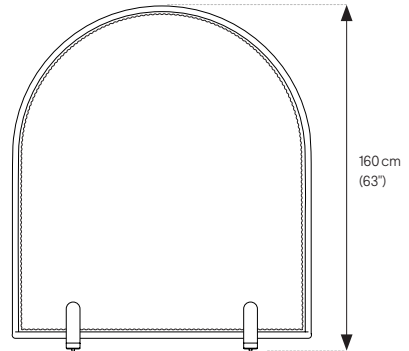


PRODUCT SPECIFICATION SHEET

MODULOR CORK

1. MODELS
 2. FRAME FINISHES
 3. FILLINGS
-

1. MODELS (Free standing acoustic room dividers on wheels — Double Sided — 3 shapes, 2 sizes per shape)

STRAIGHT TALL

HALF-ARCH TALL

ARCH TALL

STRAIGHT SHORT

HALF-ARCH SHORT

ARCH SHORT

BASE (Straight & Half-Arch)

BASE (Arch)

 **Weight** — Gross weight: Short ~ 65 kg (120 lbs)
Tall ~ 75 kg (150 lbs)

 **Finishes** — Powder coatings: Matte White Matte Grey
Matte Black Matte Blue
Corten Sparkling Green
Gold Sparkling Burgundy
Sparkling Red

 **Materials** — Steel tubes Ø 30 mm (1.18")

 **Fillings** — Cork

2. FRAME FINISHES (1/2)

MATTE WHITE Powder coating

 **Texture** – Fine texture

 **Gloss Level** – 20±5

 **RAL Color** – 9010

MATTE BLACK Powder coating