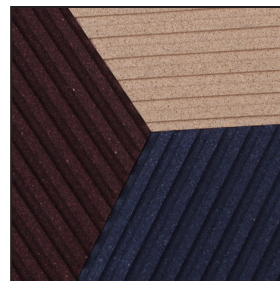

3. FILLINGS (1/3)

CORK

 **Origin** – Europe

 **Durability** – 100% Maintenance free

 **Health** – Non-toxic
Non-allergen

 **Colors** – Available in various colors and patterns

Cork Colors for PAT.07

Desert

Canyon

Coastline

Valley

Glade

3. FILLINGS (2/3)

CORK

Cork Colors for patterns from PAT.01 to PAT.06

Olive