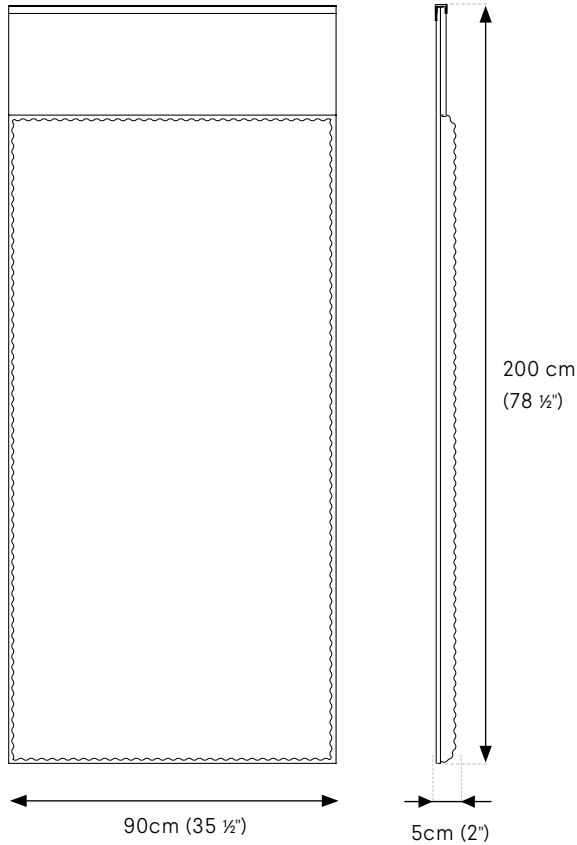

Greenmood

PRODUCT SPECIFICATION SHEET

HYPHEN

- 1. SPECIFICATIONS
 - 2. FRAME FINISH
 - 3. FILLING
-

1. SPECIFICATIONS

HYPHEN (Acoustic wall fixture or suspension — One size)

-  **Weight** — Gross weight ($\pm 10\%$): 16 kg (35 lbs)
-  **Materials** — Steel 2mm (1/12")
Synthetic Felt 10mm (2/5")
-  **Finishes** — Powder coating Matte Black — RAL 9005
-  **Fillings** — Reindeer Moss (Lichen)
Natural Wool Felt
Natural Cork

NATURAL WOOL FELT

-  **Thickness** – 3 mm (1/8")
-  **Color** – Light Grey

NATURAL CORK

-  **Thickness** – 2 mm (1/12")
-  **Color** – Natural light colored cork