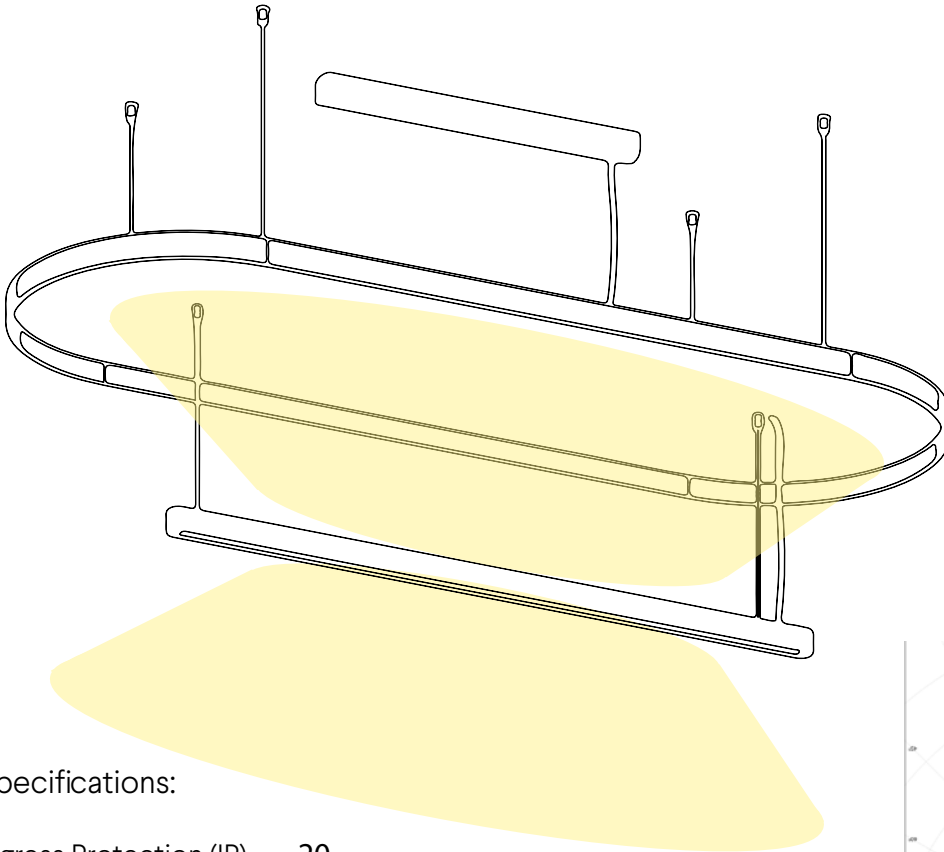


PRODUCT SPECIFICATION SHEET

HOVERLIGHT

- 1. MODELS
 - 2. DIMENSIONS
 - 3. FRAME FINISHES
 - 4. FILLINGS
-

1. MODELS (1/2)

Hoverlight UP/DOWN

made in Belgium - 5 year warranty - UL listed

Specifications:

Ingress Protection (IP)	20
Glow wire test	850°
Light specifications:	
Light sources	2
Beam angle	100°
Color temperature	2700/3000K
CRI	90+
Light source power	28.8W
Light source output	2000/2000lm
Delivered lumen	1600/1600lm
Efficacy LED	138 lm/W @ T _p RATED: 25°C

Power specs:

Gear transfo	driver integrated
Driver power	100W
Dimmable	NON-DIM

Available in other color temperatures:
2700/3000/3500/4000K

Available with other dimming options:
1-10V/TRIAC/DALI (driver remote)

1. MODELS (2/2)

Hoverlight UP

made in Belgium - 5 year warranty - UL listed

Specifications:

Ingress Protection (IP)	20
Glow wire test	850°

Light specifications:

Light sources	2
Beam angle	100°
Color temperature	2700K
CRI	90+
Light source power	14.4W
Light source output	2000lm
Delivered lumen	1600lm (efficacy: 0.80)
Efficacy LED	138 lm/W @ T _p RATED: 25°C