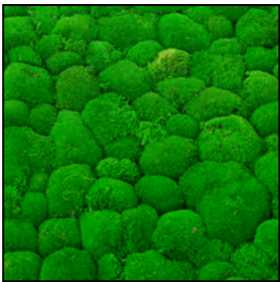

BALL MOSS

- **Origin** — Handpicked in Europe
- **Durability** — 100% Maintenance free
  Keeps its form, color & texture for 5 to 7 years
  (Avoid direct sunlight on the moss to preserve its color)
- **Health** — Non-toxic
  Non-allergen

FOREST (Custom handmade compositions using various foliage species on a flat moss background)