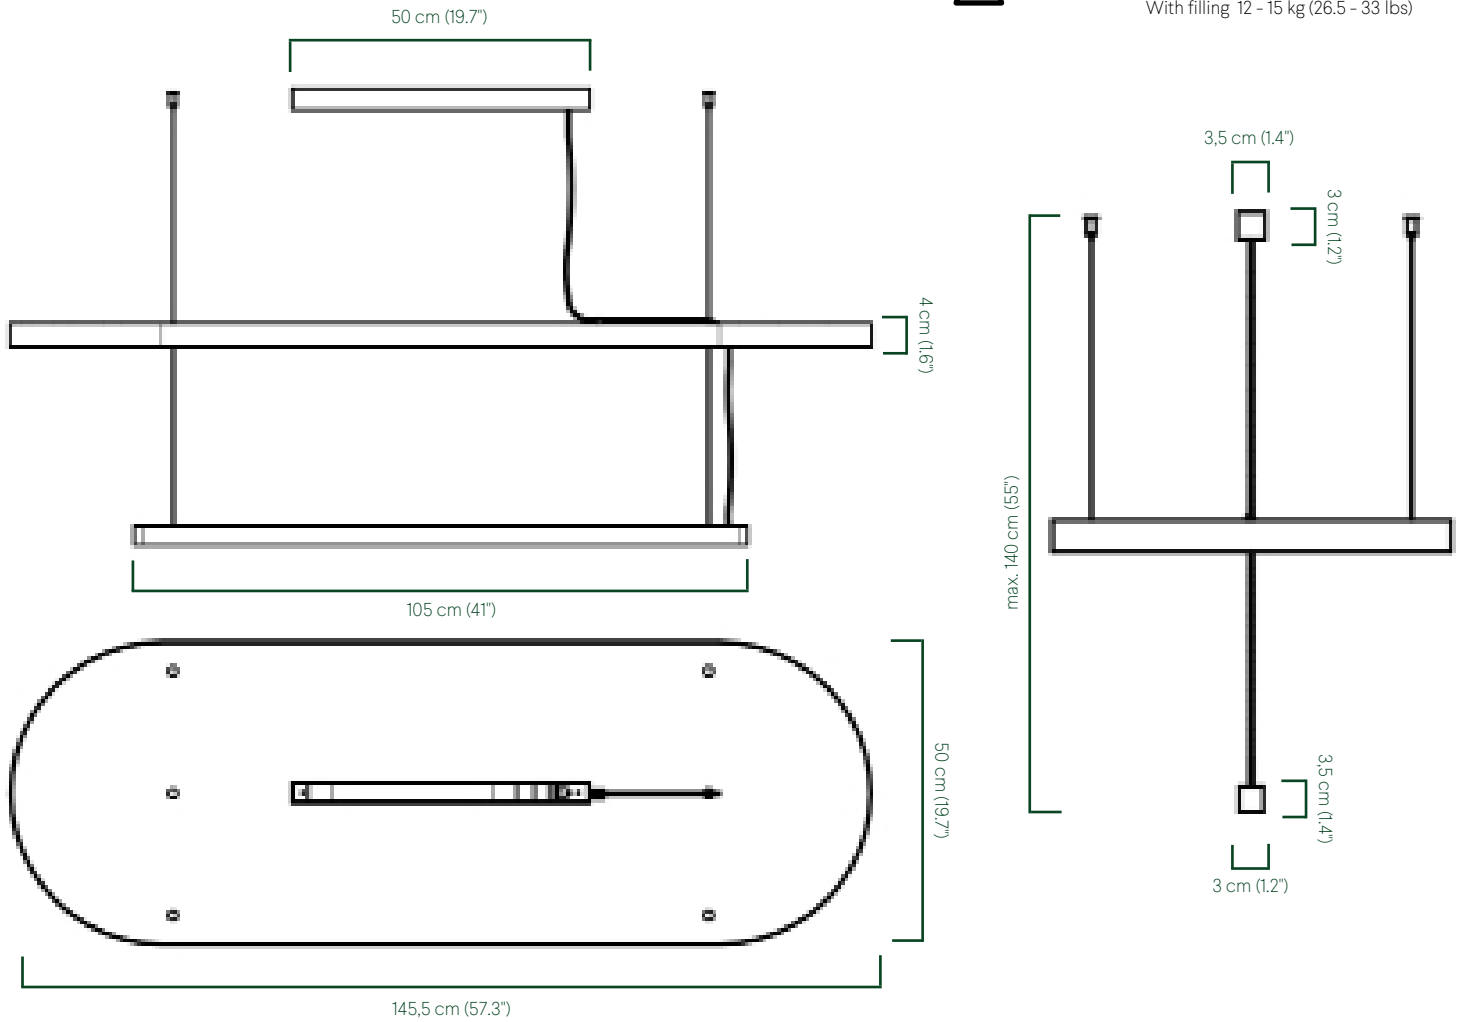

2. DIMENSIONS

3. FRAME FINISHES

MATTE BLACK

Texture — Fine texture

Gloss Level — 20±5

Color — 9005

*Available in custom colors upon special request.