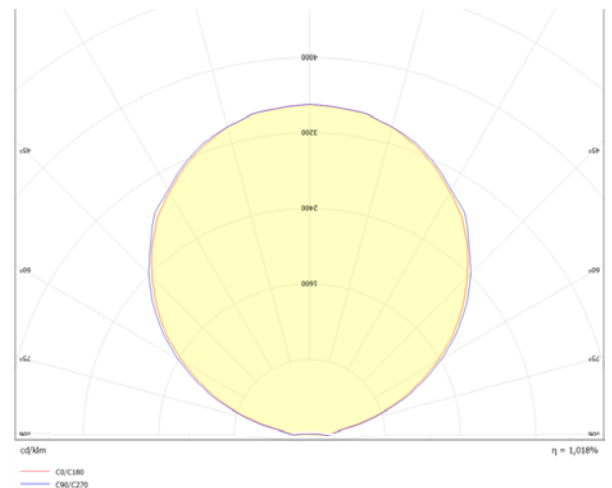

Power specs:

Gear transfo	driver integrated
Driver power	100W
Dimmable	NON-DIM

Available in other color temperatures:
2700/3000/3500/4000K

Available with other dimming options:
1-10V/TRIAC/DALI (driver remote)