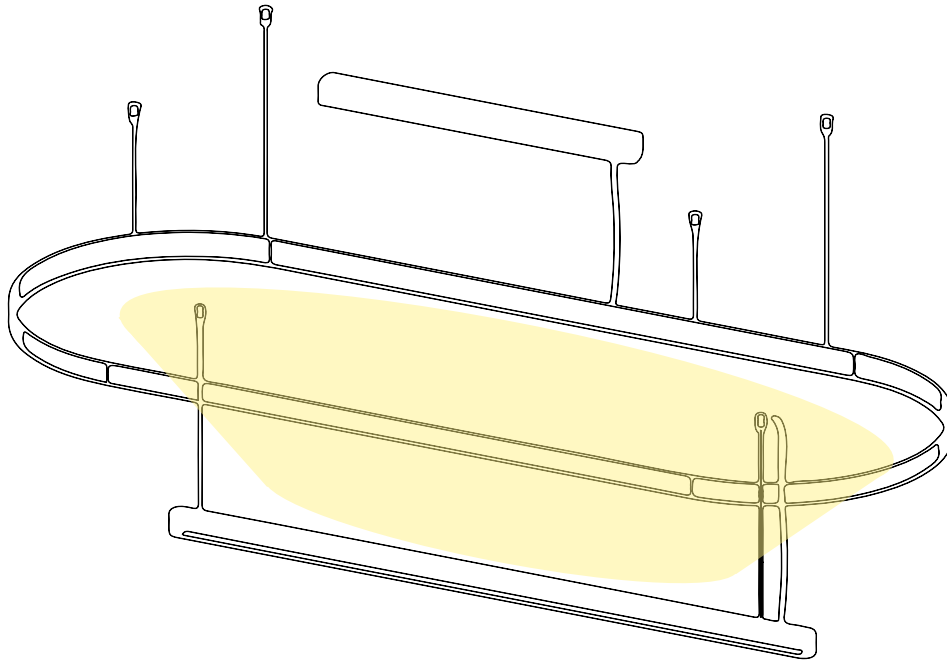


PRODUCT SPECIFICATION SHEET

HOVERLIGHT

- 1. MODELS
 - 2. DIMENSIONS
 - 3. FRAME FINISHES
 - 4. FILLINGS
-

1. MODELS (1/2)

Hoverlight UP/DOWN

made in Belgium - 5 year warranty - UL listed

Specifications:

Ingress Protection (IP)	20
Glow wire test	850°
Light specifications:	
Light sources	2
Beam angle	100°
Color temperature	2700/3000K
CRI	90+
Light source power	28.8W
Light source output	2000/2000lm
Delivered lumen	1600/1600lm
Efficacy LED	138 lm/W @ T _p RATED: 25°C

Power specs:

Gear transfo	driver integrated
Driver power	100W
Dimmable	NON-DIM

Available in other color temperatures:
2700/3000/3500/4000K

Available with other dimming options:
1-10V/TRIAC/DALI (driver remote)

1. MODELS (2/2)

Hoverlight UP

made in Belgium - 5 year warranty - UL listed

Specifications:

Ingress Protection (IP)	20
Glow wire test	850°

Light specifications:

Light sources	2
Beam angle	100°
Color temperature	2700K
CRI	90+
Light source power	14.4W
Light source output	2000lm
Delivered lumen	1600lm (efficacy: 0.80)
Efficacy LED	138 lm/W @ T _p RATED: 25°C