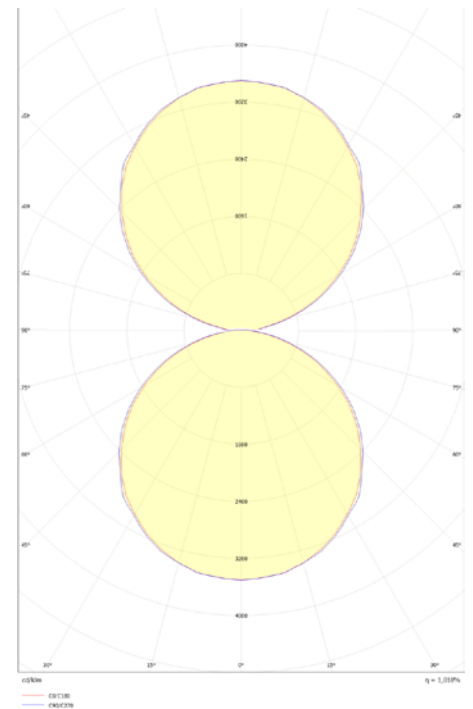

Available in other color temperatures:
2700/3000/3500/4000K

Available with other dimming options:
1-10V/TRIAC/DALI (driver remote)