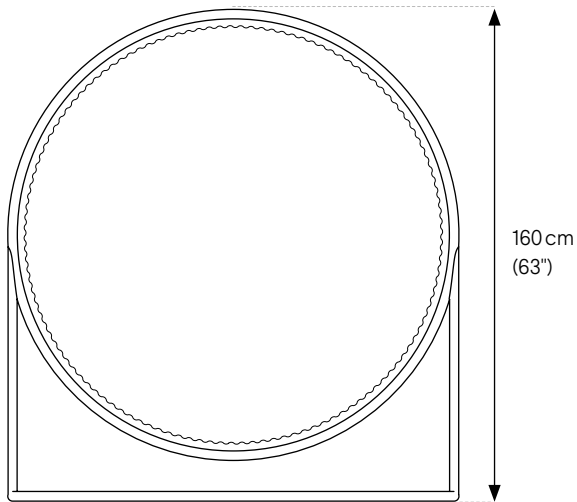

Greenmood

PRODUCT SPECIFICATION SHEET

G-SCREENS

1. MODELS
 2. FRAME FINISHES
 3. FILLINGS
-

1. MODELS (Free standing acoustic room dividers – Double Sided – 2 sizes)

G-Screen SMALL

 **Weight** – Gross weight: Small 40 kg (88.2 lbs)
Big 45 kg (99.2 lbs)