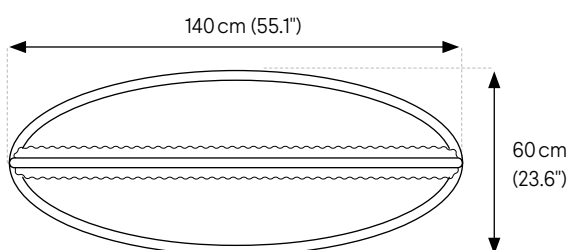

G-Screen BIG