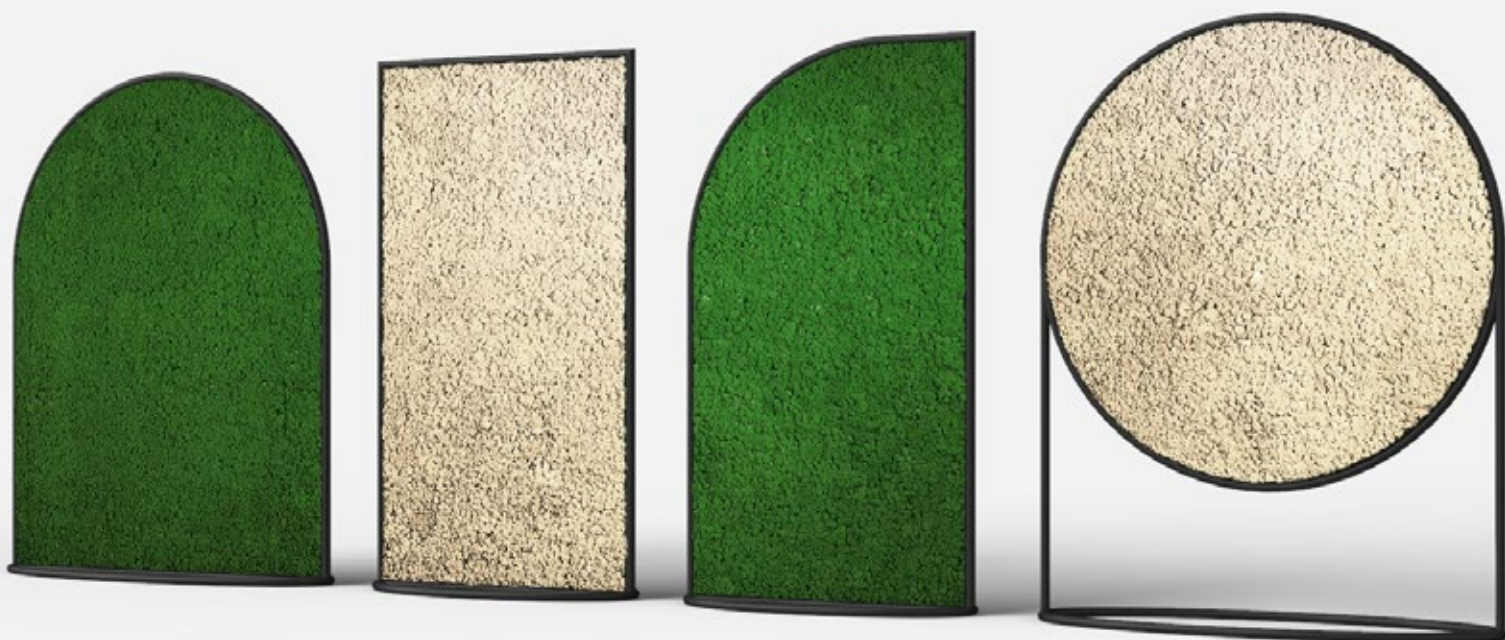

Greenmood

PRODUCT SPECIFICATION SHEET

G-SCREENS

1. MODELS
 2. FRAME FINISHES
 3. FILLINGS
-

1. MODELS (Free standing acoustic room dividers – Double Sided – 2 sizes)

G-Screen SMALL

 **Weight** – Gross weight: Small 40 kg (88.2 lbs)
Big 45 kg (99.2 lbs)

 **Materials** – Steel tubes Ø 30 mm (1.18")

 **Finishes** – Powder coatings: Matte White
Matte Black
Corten
Gold
Matte Grey
Matte Blue
Sparkling Green
Sparkling Burgundy
Sparkling Red

 **Fillings** – Reindeer Moss (Lichen)
Ball Moss

 **Gloss Level** – 20±5

 **RAL** **Color** – 9005

CORTEN

 **Texture** – Coarse texture

 **Gloss Level** – 10±5

 **RAL** **Color** – Not specified

GOLD

 **Texture** – Smooth texture

 **Texture** – Fine grainy

 **Gloss Level** – MAT/MFS

 **Color** – Not specified

MATTE BLUE

 **Texture** – Fine grainy

 **Gloss Level** – MAT/FS

 **Color** – 5014

SPARKLING RED