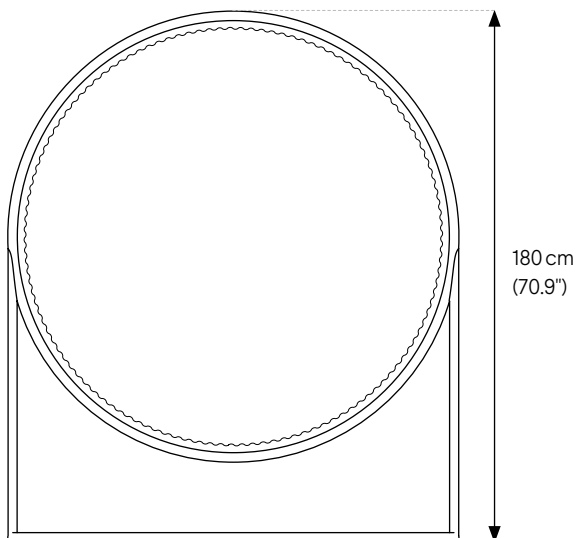

G-Screen BIG