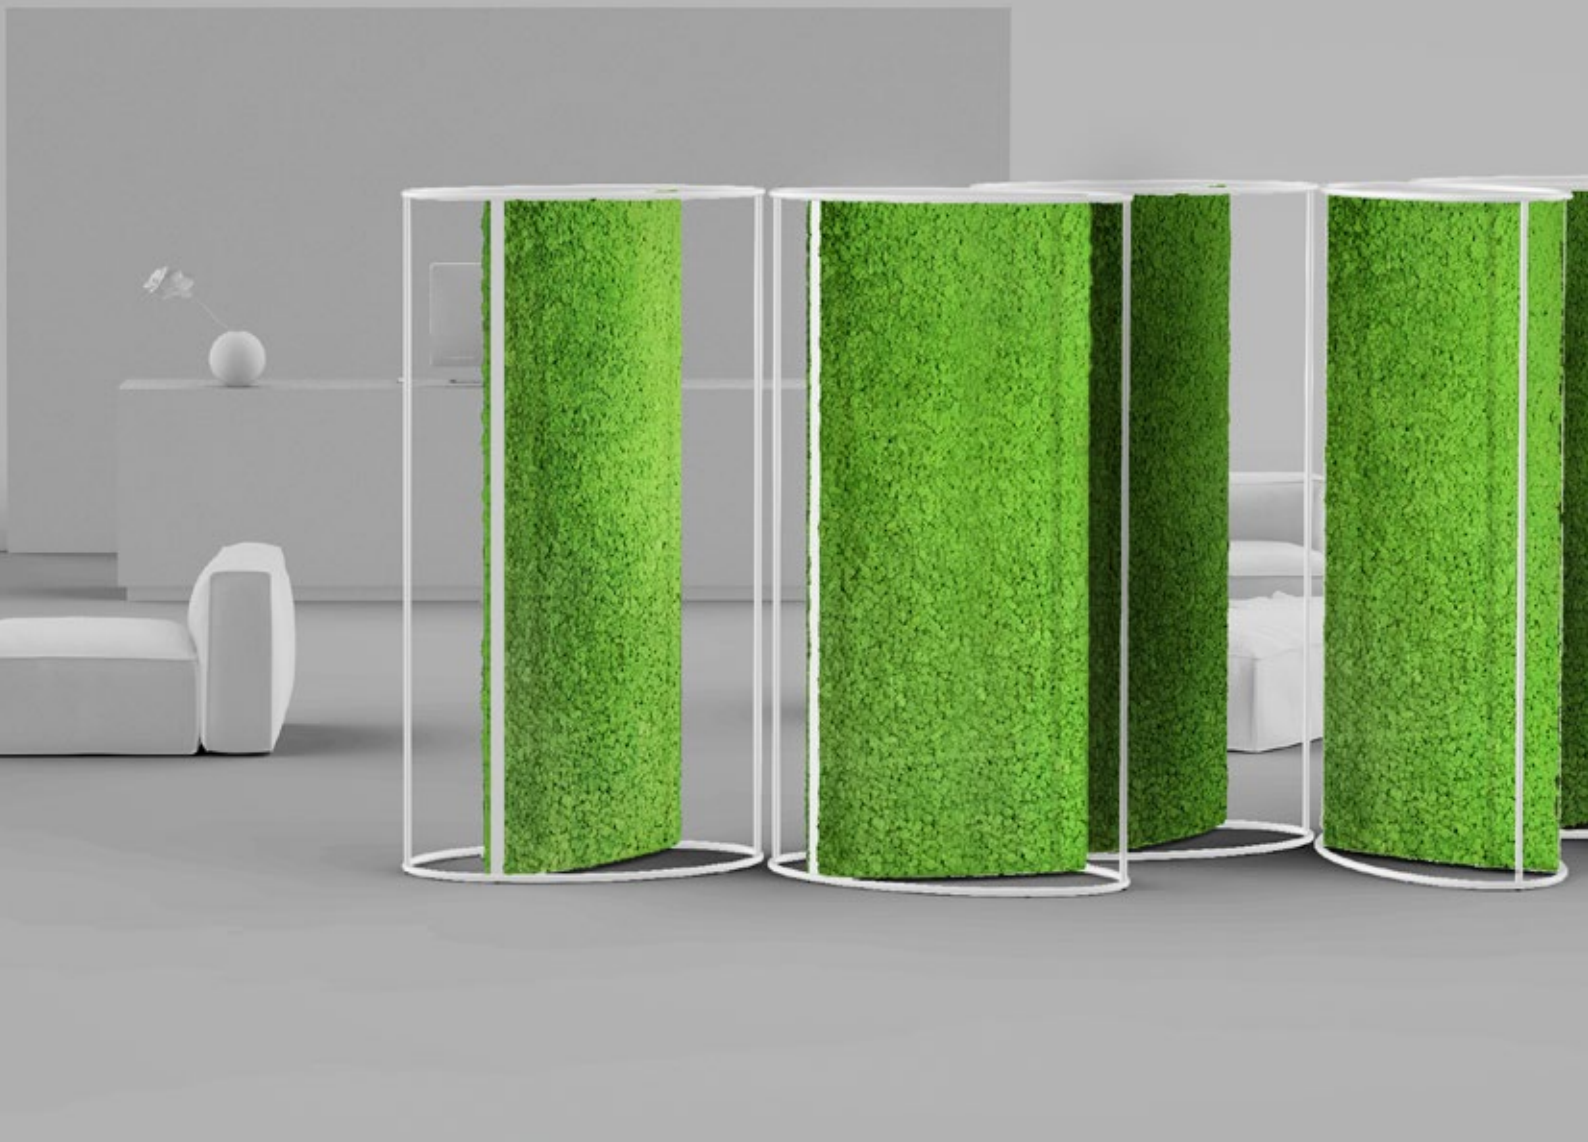

Greenmood

PRODUCT SPECIFICATION SHEET

G-DIVIDER

1. SPECIFICATIONS
 2. FRAME FINISHES
 3. FILLINGS
-

1. SPECIFICATIONS

G-DIVIDER (Free standing acoustic room divider – Double Sided – One size)

Weight – Gross weight: 70 kg (154 lbs)

Materials – Oval bases: Steel tube \varnothing 22 mm (0,87")
Pillars: Steel tubes \varnothing 20 mm (0,79")
Frame sides: Steel plates 38 mm (1,5") wide
3 mm (0,12") thick

Finishes – Powder coatings: Matte White Matte Grey
Matte Black Matte Blue
Corten Sparkling Green
Gold Sparkling Burgundy
Sparkling Red

 **Gloss Level** – 20±5

 **Color** – 9005

CORTEN

 **Texture** – Coarse texture

 **Gloss Level** – 10±5

 **Color** – Not specified

GOLD

 **Texture** – Smooth texture

 **Gloss Level** – 80±5

 **Color** – Not specified

2. FRAME FINISHES

MATTE GREY

 **Texture** – fine grainy

 **Gloss Level** – MAT/FS

RAL Color – 7032

SPARKLING BURGUNDY