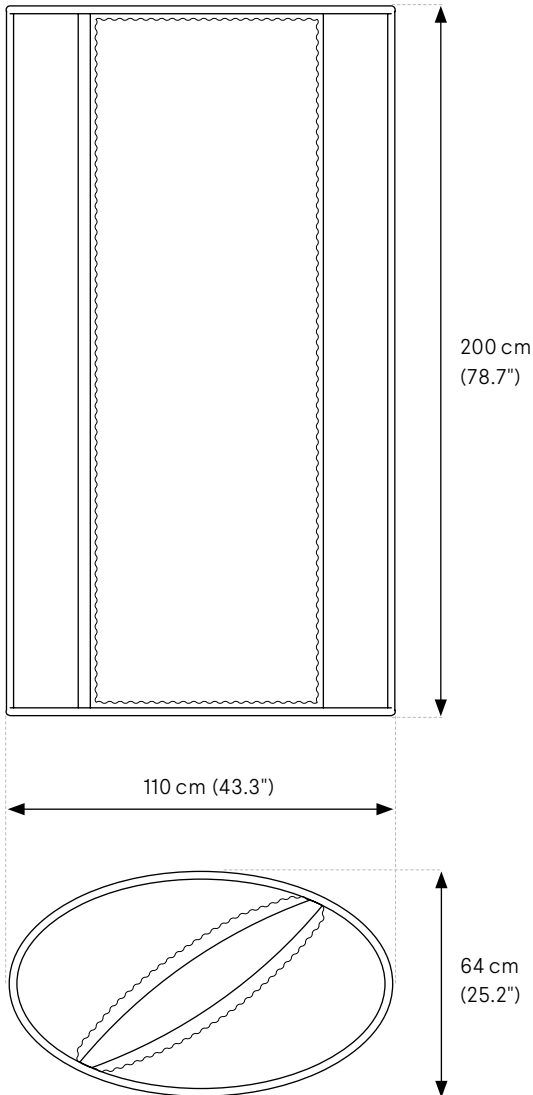

Greenmood

PRODUCT SPECIFICATION SHEET

G-DIVIDER

1. SPECIFICATIONS
 2. FRAME FINISHES
 3. FILLINGS
-

1. SPECIFICATIONS

G-DIVIDER (Free standing acoustic room divider – Double Sided – One size)

Weight – Gross weight: 70 kg (154 lbs)

Materials – Oval bases: Steel tube \varnothing 22 mm (0,87")
Pillars: Steel tubes \varnothing 20 mm (0,79")
Frame sides: Steel plates 38 mm (1,5") wide
3 mm (0,12") thick

Finishes – Powder coatings: Matte White Matte Grey
Matte Black Matte Blue
Corten Sparkling Green
Gold Sparkling Burgundy
Sparkling Red