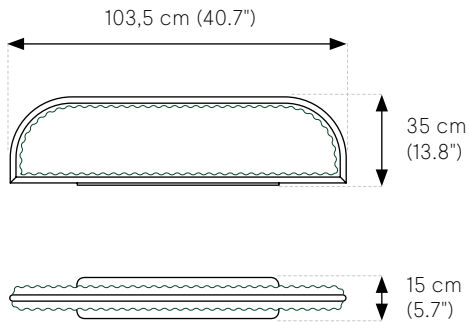

Greenmood

PRODUCT SPECIFICATION SHEET

G-DESKS

1. MODELS
 2. FRAME FINISHES
 3. FILLINGS
-

1. MODELS (Free standing desk dividers — Double Sided — 3 sizes)

G-Desk SMALL

Weight — Gross Weight: 9 kg (20 lbs)

Materials — Frame: Aluminium tubes Ø 25 mm (0.98")
Base: Aluminium plate 3 mm (0.12") thick

Materials — Frame: Aluminium tubes Ø 25 mm (0.98")
Base: Aluminium plate 3 mm (0.12") thick

Finishes — Powder Coatings: Matte White Matte Grey
 Matte Black Matte Blue
 Corten Sparkling Green
 Gold Sparkling Burgundy
 Sparkling Red