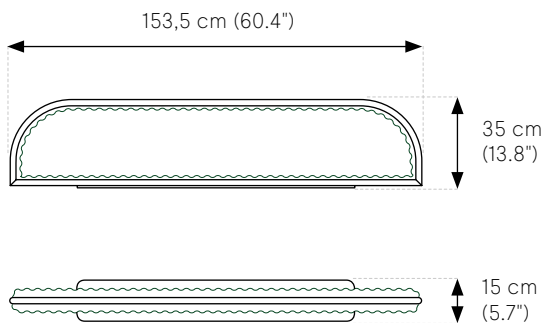

G-Desk MEDIUM

Weight — Gross Weight: 13 kg (30 lbs)

Materials — Frame: Aluminium tubes Ø 25 mm (0.98")
Base: Aluminium plate 3 mm (0.12") thick

Finishes — Powder Coatings: Matte White   Matte Grey
                                                 Matte Black   Matte Blue
                                                 Corten   Sparkling Green
                                                 Gold   Sparkling Burgundy
                                                                Sparkling Red

Fillings — Reindeer Moss (Lichen)
                                         Ball Moss