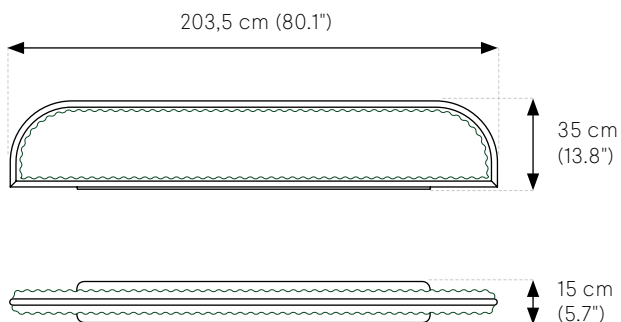

Greenmood

PRODUCT SPECIFICATION SHEET

G-DESKS

1. MODELS
 2. FRAME FINISHES
 3. FILLINGS
-

1. MODELS (Free standing desk dividers — Double Sided — 3 sizes)

G-Desk SMALL

Weight — Gross Weight: 9 kg (20 lbs)

Materials — Frame: Aluminium tubes Ø 25 mm (0.98")
Base: Aluminium plate 3 mm (0.12") thick

Materials — Frame: Aluminium tubes Ø 25 mm (0.98")
Base: Aluminium plate 3 mm (0.12") thick

Finishes — Powder Coatings: Matte White Matte Grey
 Matte Black Matte Blue
 Corten Sparkling Green
 Gold Sparkling Burgundy
 Sparkling Red

Fillings — Reindeer Moss (Lichen)
 Ball Moss

G-Desk LARGE

Weight — Gross Weight: 18 kg (40 lbs)

Materials — Frame: Aluminium tubes Ø 25 mm (0.98")
Base: Aluminium plate 3 mm (0.12") thick

Finishes — Powder Coatings: Matte White Matte Grey
 Matte Black Matte Blue
 Corten Sparkling Green
 Gold Sparkling Burgundy
 Sparkling Red