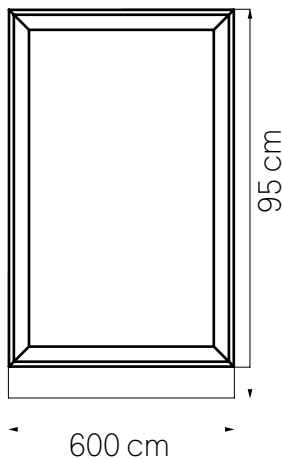

FRAMED MEDIUM

Weight — Gross weight: 16 kg (36 lbs)

Materials — Frame in solid wood (Oak) + Fillings

Finishes — Varnish: Matte

Fillings — Reindeer Moss (Lichen)
Ball Moss
Velvet Leaf
Forest