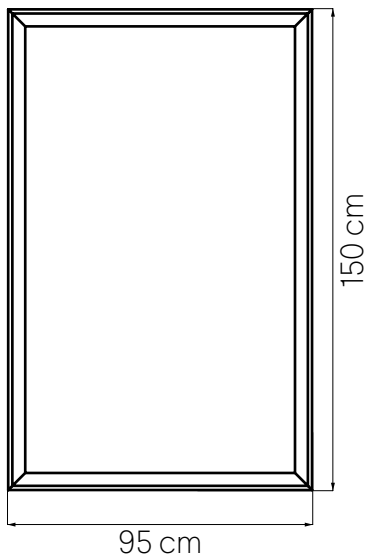

FRAMED LARGE

Weight — Gross weight: 39 kg (86 lbs)

Materials — Frame in solid wood (Oak) + Fillings

Finishes — Varnish: Matte

Fillings — Reindeer Moss (Lichen)
Ball Moss
Velvet Leaf
Forest