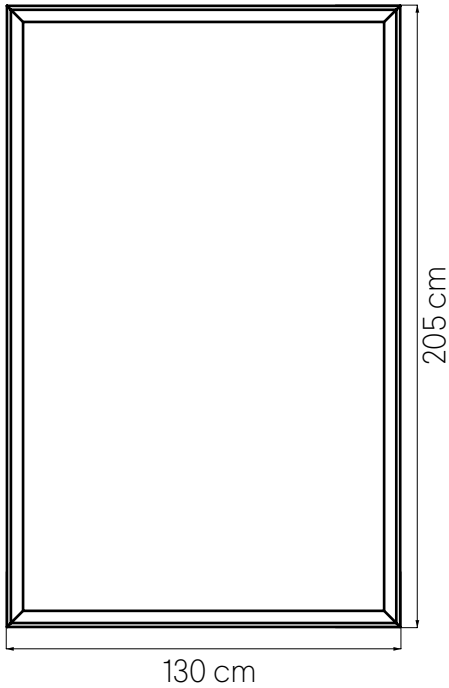

Greenmood

PRODUCT SPECIFICATION SHEET

FRAMED

- 1. MODELS
 - 2. FRAME FINISHES
 - 3. FILLINGS
-

1. MODELS (1/2) (Acoustic frames — 4 sizes)

FRAMED SMALL

Weight — Gross weight: 6 kg (14 lbs)

Materials — Frame in solid wood (Oak) + Fillings

Fillings — Reindeer Moss (Lichen)
Ball Moss
Velvet Leaf
Forest

FRAMED LARGE

Weight — Gross weight: 39 kg (86 lbs)

Materials — Frame in solid wood (Oak) + Fillings

Finishes — Varnish: Matte

Fillings — Reindeer Moss (Lichen)
Ball Moss
Velvet Leaf
Forest

1. MODELS (2/2) (Acoustic frames – 4 sizes)

FRAMED EXTRA LARGE

Weight – Gross weight: 48 kg (106 lbs)

Materials – Frame in solid wood (Oak) + Fillings

Finishes – Varnish: Matte

Fillings – Reindeer Moss (Lichen)
Ball Moss
Velvet Leaf
Forest