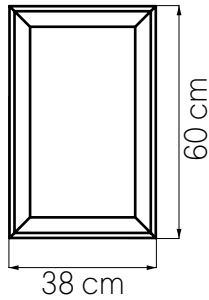

Greenmood

PRODUCT SPECIFICATION SHEET

FRAMED

- 1. MODELS
 - 2. FRAME FINISHES
 - 3. FILLINGS
-

1. MODELS (1/2) (Acoustic frames — 4 sizes)

FRAMED SMALL

Weight — Gross weight: 6 kg (14 lbs)

Materials — Frame in solid wood (Oak) + Fillings

1. MODELS (2/2) (Acoustic frames – 4 sizes)

FRAMED EXTRA LARGE

Weight – Gross weight: 48 kg (106 lbs)

Materials – Frame in solid wood (Oak) + Fillings

Finishes – Varnish: Matte

Fillings – Reindeer Moss (Lichen)
Ball Moss
Velvet Leaf
Forest