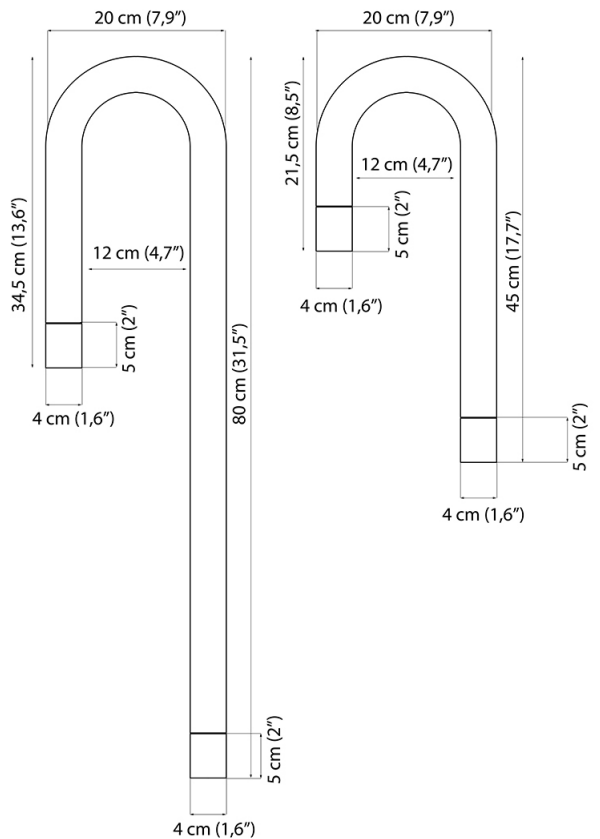

Greenmood

PRODUCT SPECIFICATION SHEET

CASCADE

- 1. MODELS
 - 2. METAL FINISHES
 - 3. PLANT SELECTION
-

1. MODELS

Cascade (Decorative suspension)

Curved

Straight

U-Shaped

Weight — Gross weight (±15%): 3 kg (6,6 lbs)

Materials — Steel 3 mm (1/8") thick
Artificial plants

Finishes — Powder coatings:
Matte White
Matte Black
Corten
Gold
Matte Grey
Matte Blue
Sparkling Green
Sparkling Red
Sparkling Burgundy