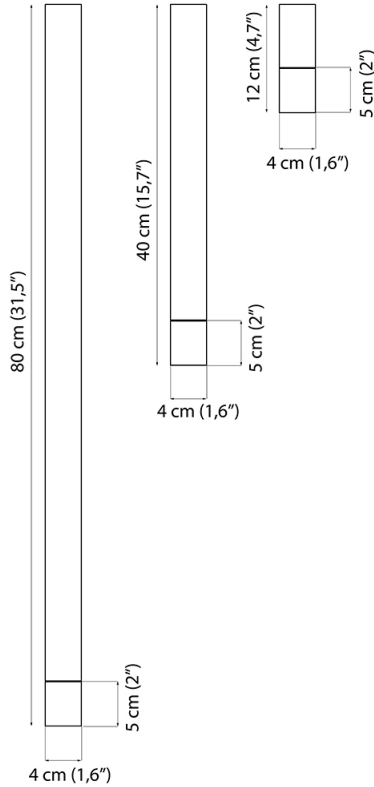

Greenmood

PRODUCT SPECIFICATION SHEET

CASCADE

- 1. MODELS
 - 2. METAL FINISHES
 - 3. PLANT SELECTION
-

1. MODELS

Cascade (Decorative suspension)

Curved

Straight

U-Shaped

Weight — Gross weight (±15%): 3 kg (6,6 lbs)

Materials — Steel 3 mm (1/8") thick
Artificial plants

Finishes — Powder coatings:
Matte White
Matte Black
Corten
Gold
Matte Grey
Matte Blue
Sparkling Green
Sparkling Red
Sparkling Burgundy