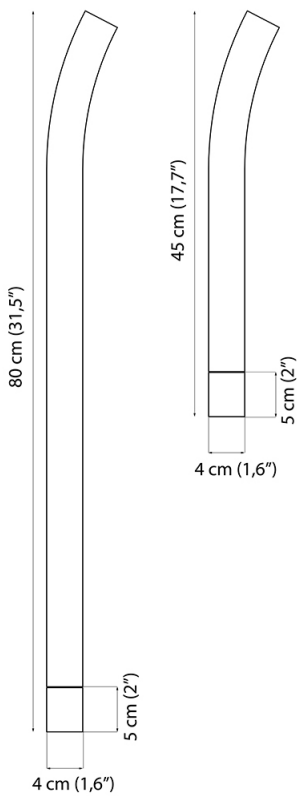

Greenmood

PRODUCT SPECIFICATION SHEET

CASCADE

- 1. MODELS
 - 2. METAL FINISHES
 - 3. PLANT SELECTION
-

1. MODELS

Cascade (Decorative suspension)

Curved

Straight

U-Shaped

Weight — Gross weight (±15%): 3 kg (6,6 lbs)

Materials — Steel 3 mm (1/8") thick
Artificial plants

Finishes — Powder coatings:
Matte White
Matte Black
Corten
Gold
Matte Grey
Matte Blue
Sparkling Green
Sparkling Red
Sparkling Burgundy