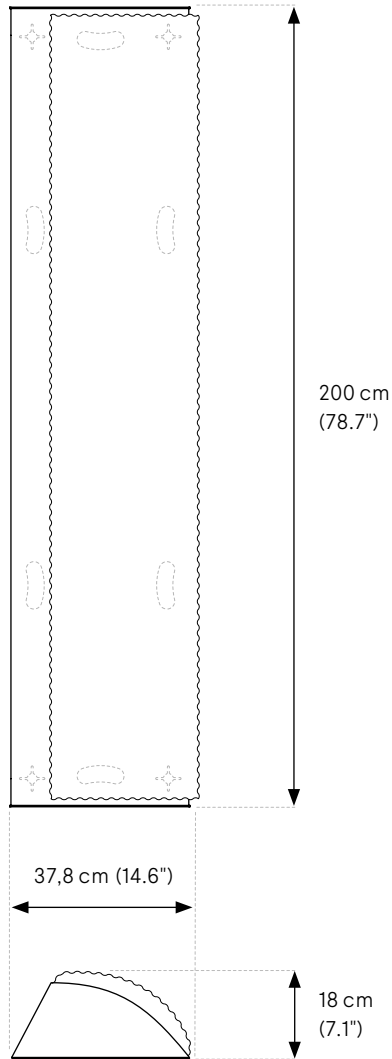

Greenmood

PRODUCT SPECIFICATION SHEET

ANGLED PILLAR

1. SPECIFICATIONS
 2. FRAME FINISHES
 3. FILLINGS
-

1. SPECIFICATIONS

ANGLED PILLAR (Acoustic wall fixture – One size)

Weight — Gross weight ($\pm 10\%$): 16 kg (35 lbs)

Materials — Aluminium sheets 3 mm (1/8") thick

Finishes — Powder coatings: Matte White, Matte Grey, Matte Black, Matte Blue, Corten, Sparkling Green, Gold, Sparkling Burgundy, Sparkling Red

Fillings — Reindeer Moss (Lichen), Ball Moss

2. FRAME FINISHES

MATTE WHITE

 **Texture** – Fine texture

 **Gloss Level** – 20±5

 **RAL** **Color** – 9010

MATTE BLACK

 **Texture** – Fine texture

 **Gloss Level** – 20±5

 **RAL** **Color** – 9005

CORTEN

 **Texture** – Coarse texture

 **Gloss Level** – 10±5

 **RAL** **Color** – Not specified

GOLD

 **Texture** – Smooth texture

 **Gloss Level** – 80±5